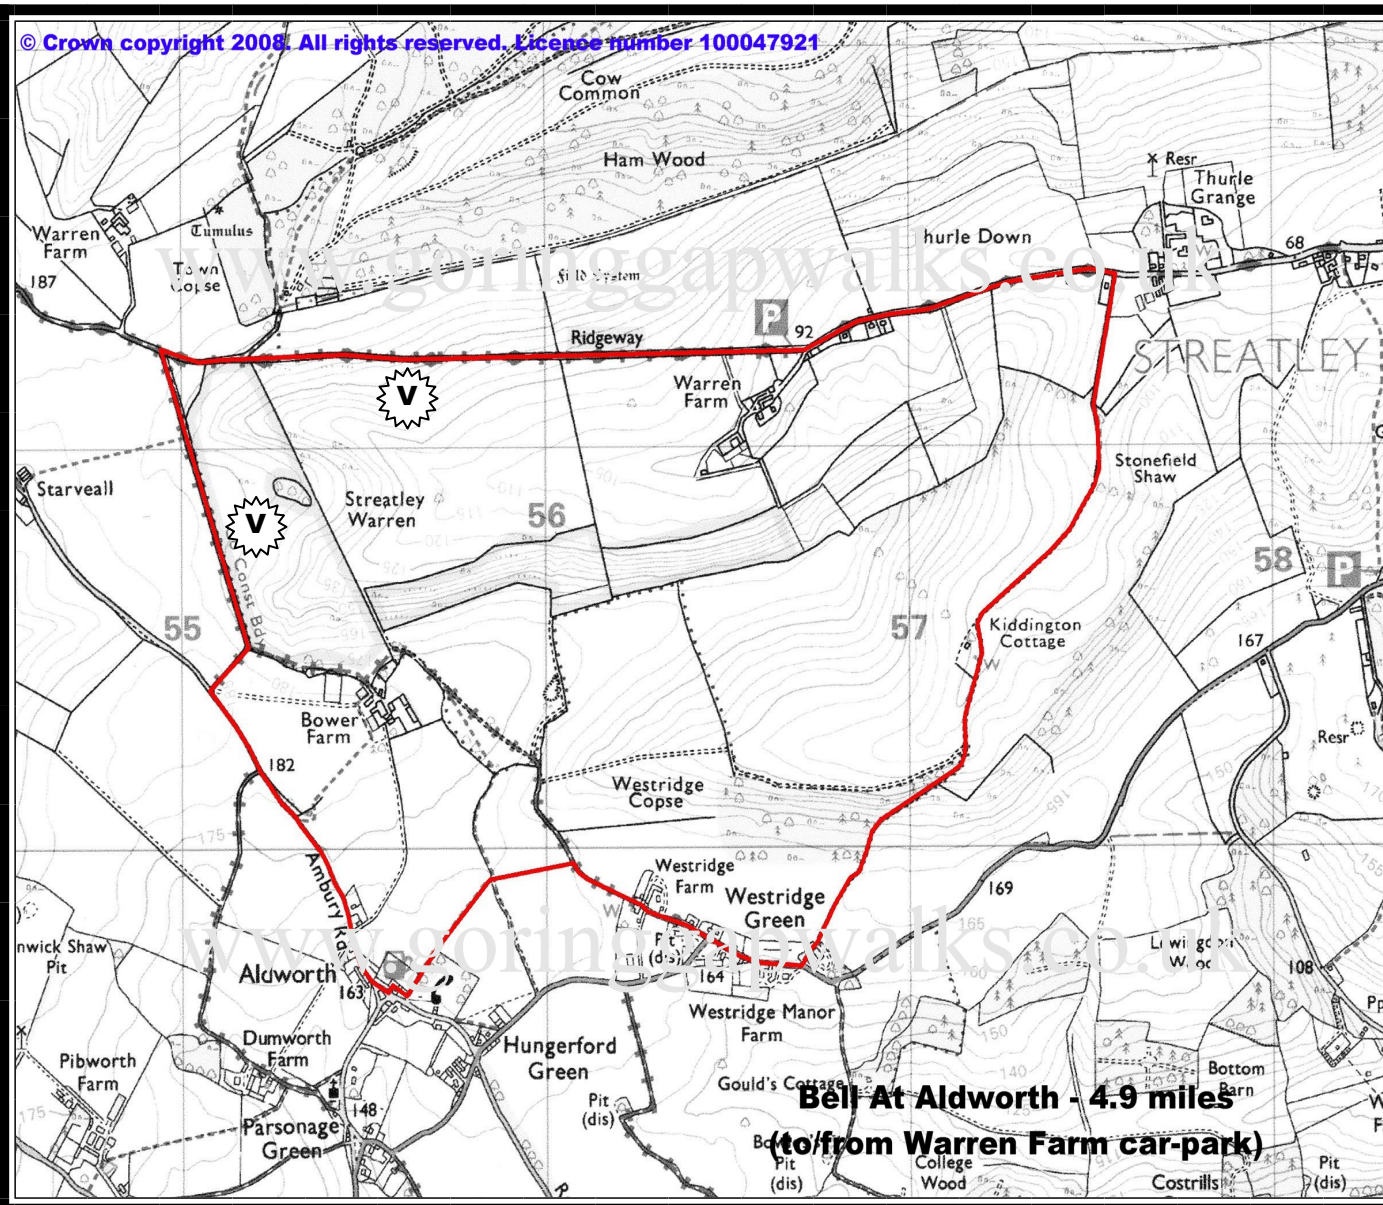

© Crown copyright 2008. All rights reserved. Licence number 100047921

Bell At Aldworth - 4.9 miles
(to from Warren Farm car-park)

Goring Gap

Health Walk Route 22A:

Start in Rectory Road, Streatley; Ridgeway Car Park P Circular via The Ridgeway to Aldworth, return via Westridge Green.

www.goringgapwalks.co.uk

Walker's Notes

Distance: 4.9 miles. Level A/B

Mainly well defined paths and minor roads.

One gate, no stiles

Not suitable for wheelchairs. Buggies may need to be carried in some places.

Eat & Drink at Bell at Aldworth.

Views

This map is produced under license and can only to be printed for use as a guide to walk the route shown.

It must not be copied, in whole or in part, for any other use without the written permission of Ordnance Survey.

Crown Copyright 2006.

All rights reserved.

License number 100047921