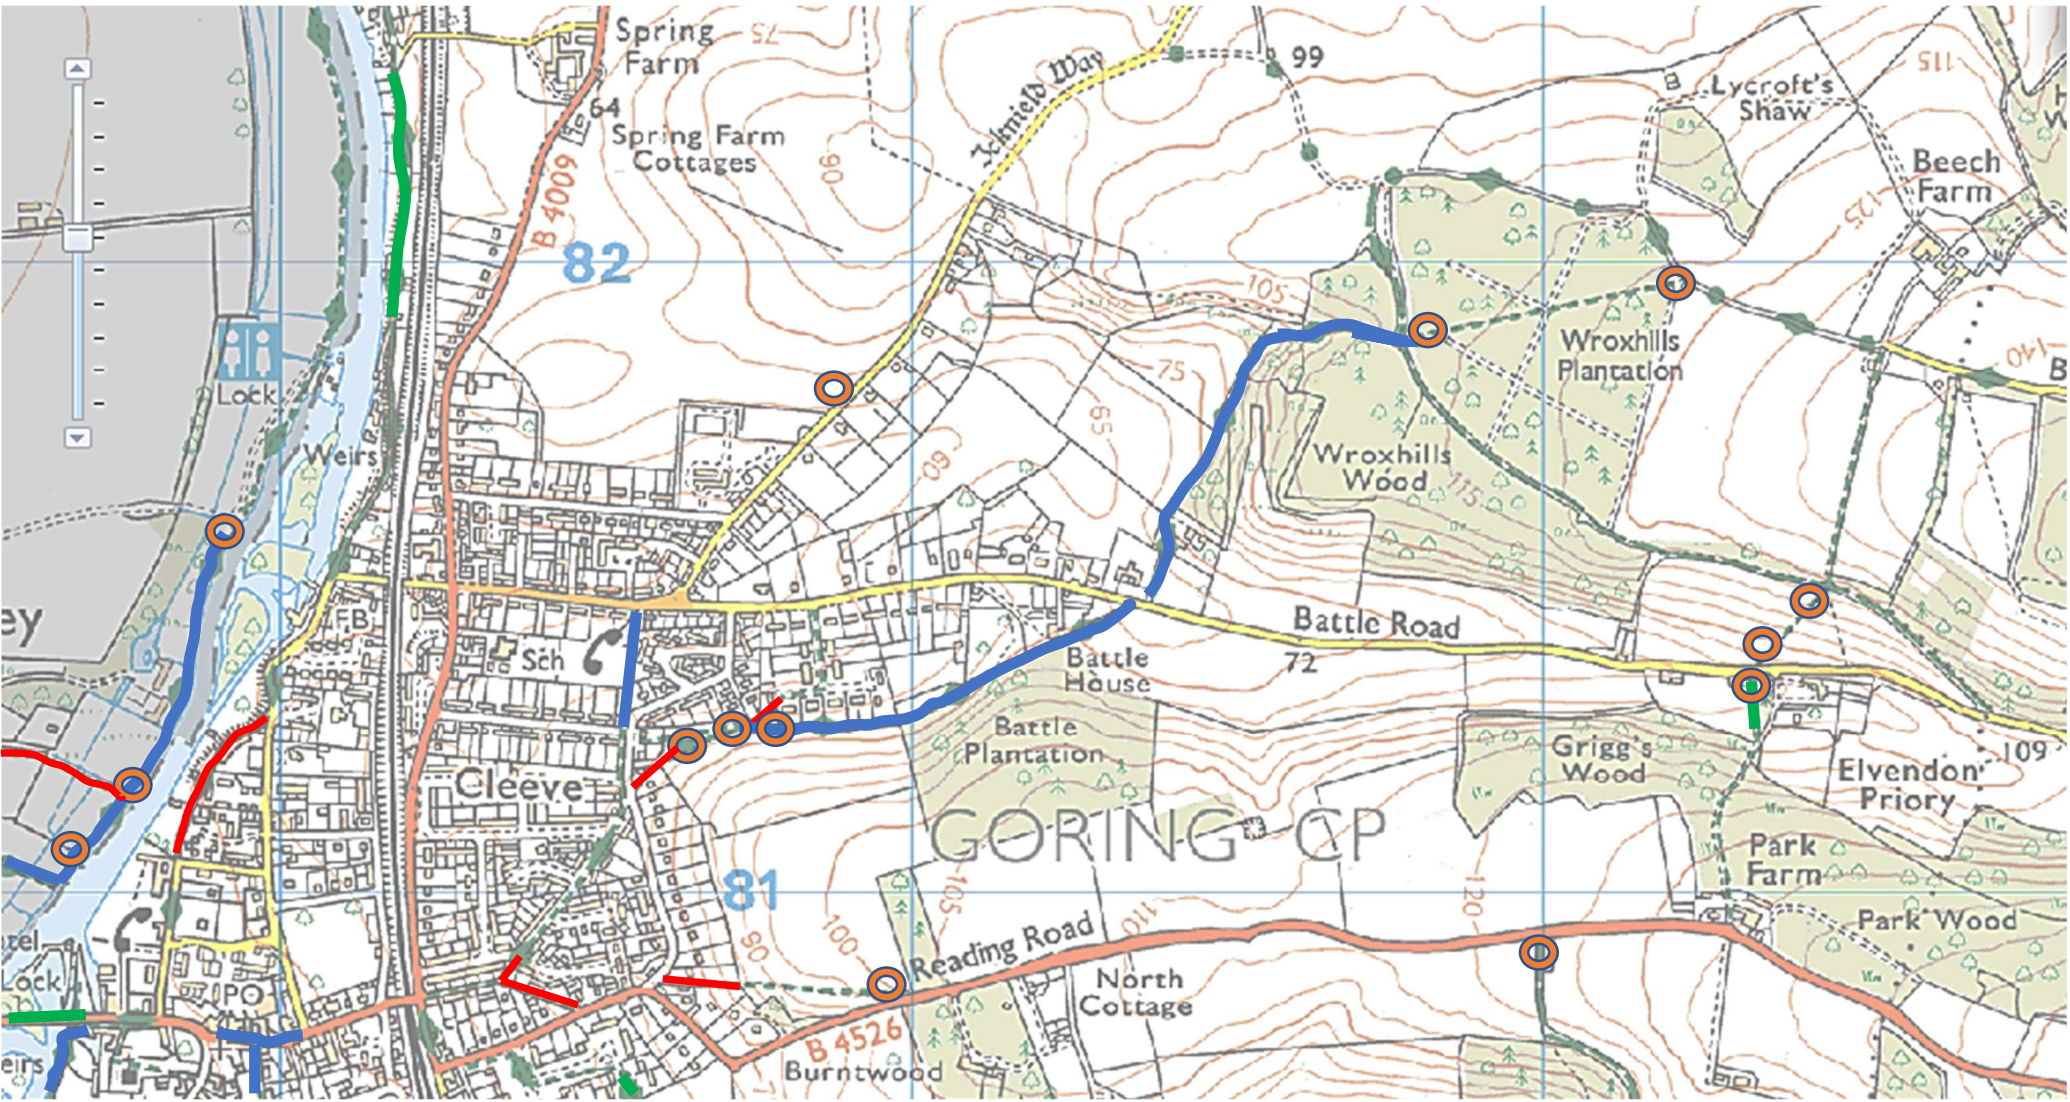

# GORING NORTH

## KEY

-  Pinch point
-  Do not use except in an emergency
-  Suitable for 6-8 walkers only subject to weather, day of the week, time of day etc.
-  Suitable for 10-12 walkers only subject to weather, day of the week, time of day etc.