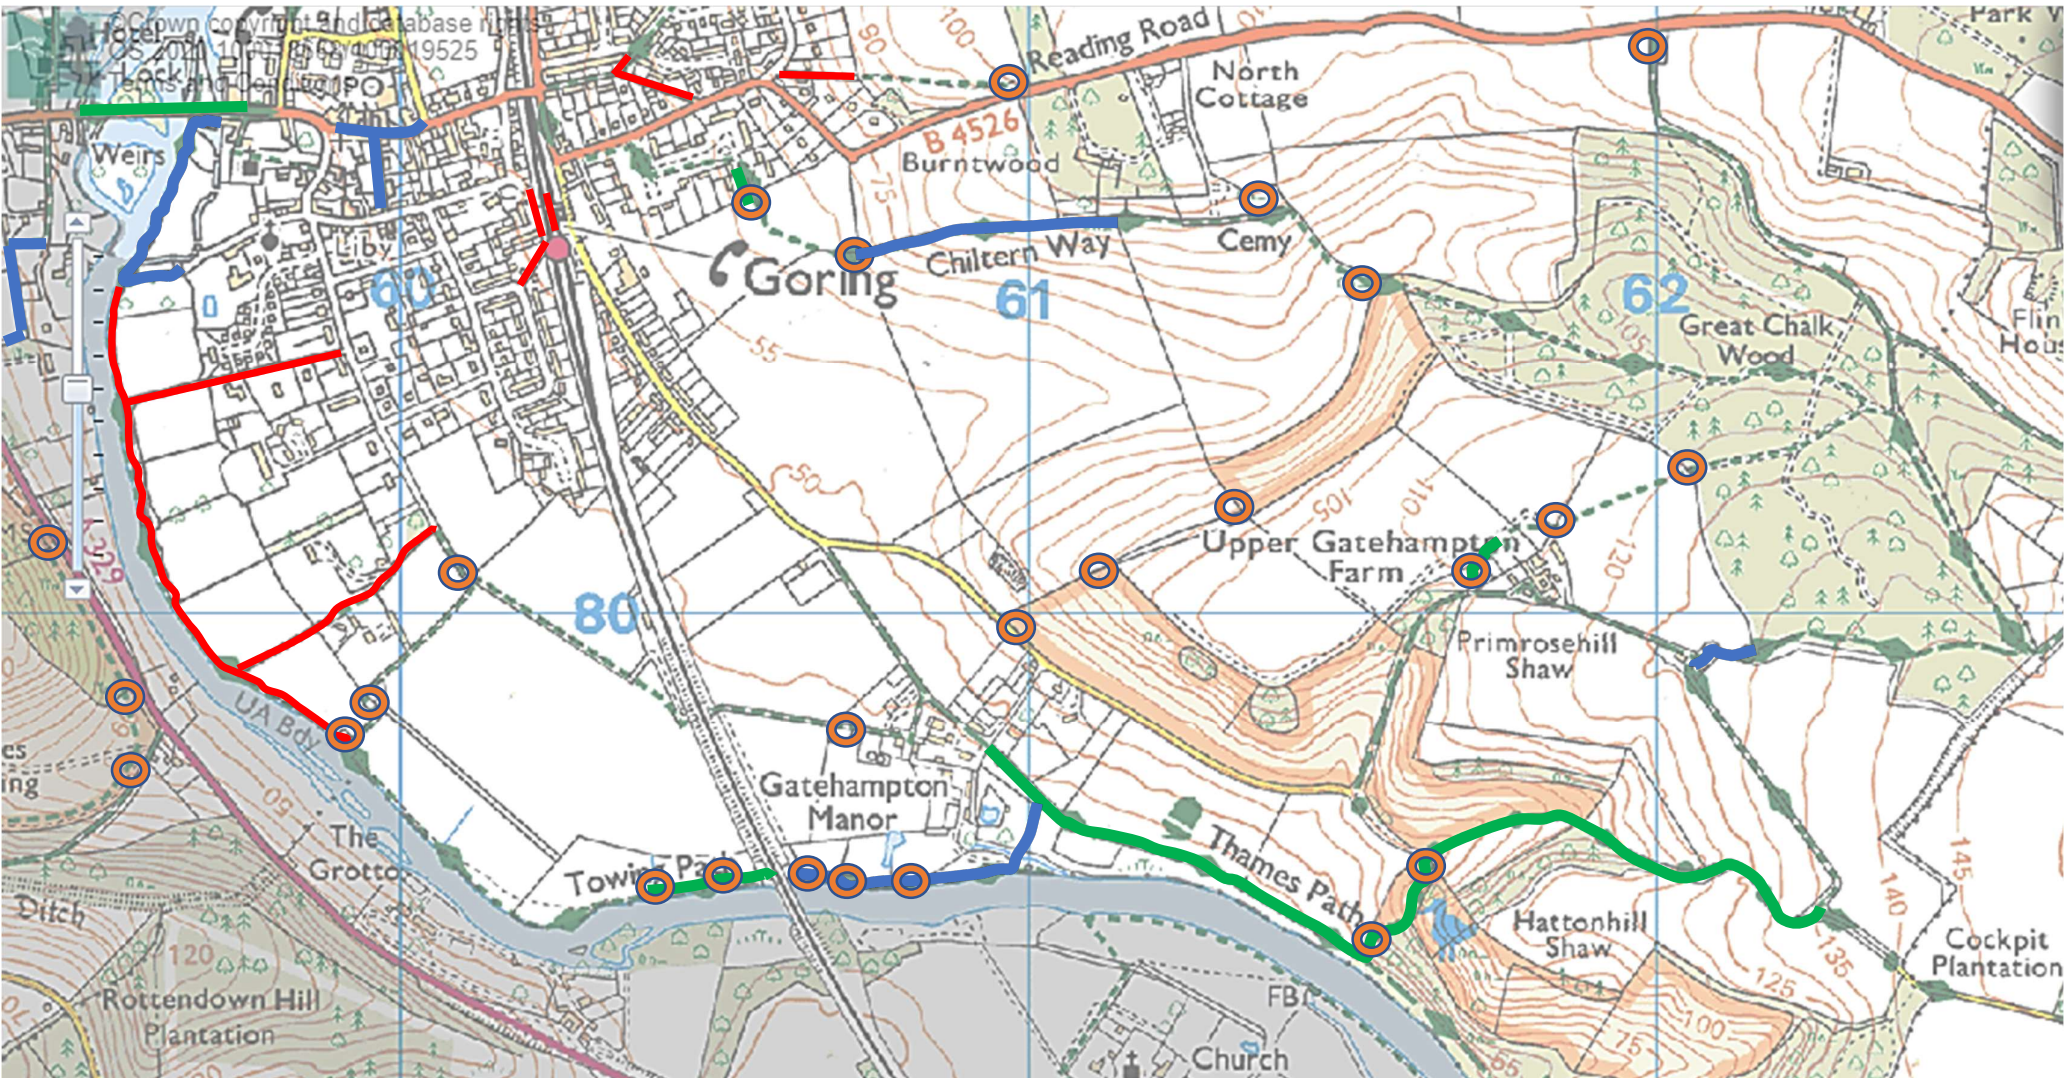

GORING SOUTH

KEY

Pinch point

Do not use except in an emergency

Suitable for 6-8 walkers only subject to weather, day of the week, time of day etc.

Suitable for 10-12 walkers only subject to weather, day of the week, time of day etc.