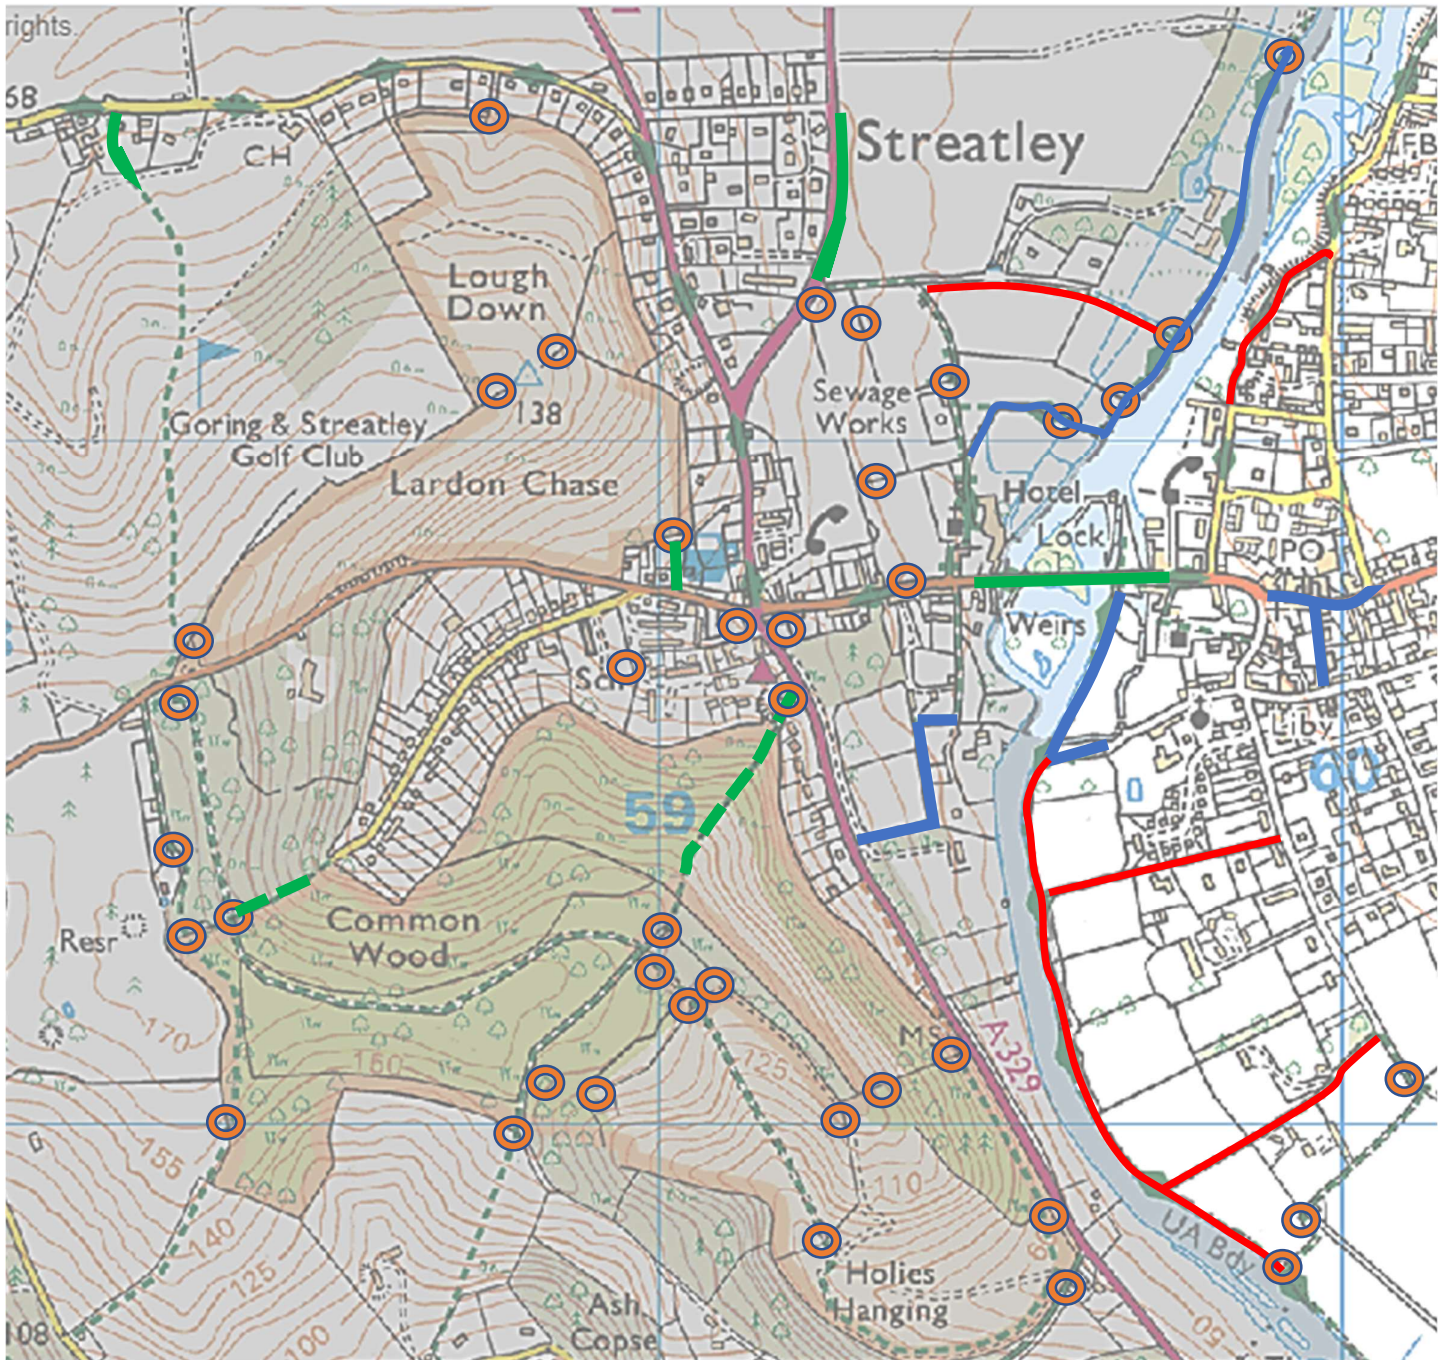

# STREATLEY

## KEY

-  Pinch point
-  Do not use except in an emergency
-  Suitable for 6-8 walkers only subject to weather, day of the week, time of day etc.
-  Suitable for 10-12 walkers only subject to weather, day of the week, time of day etc.
-  Only use for ascent except in an emergency